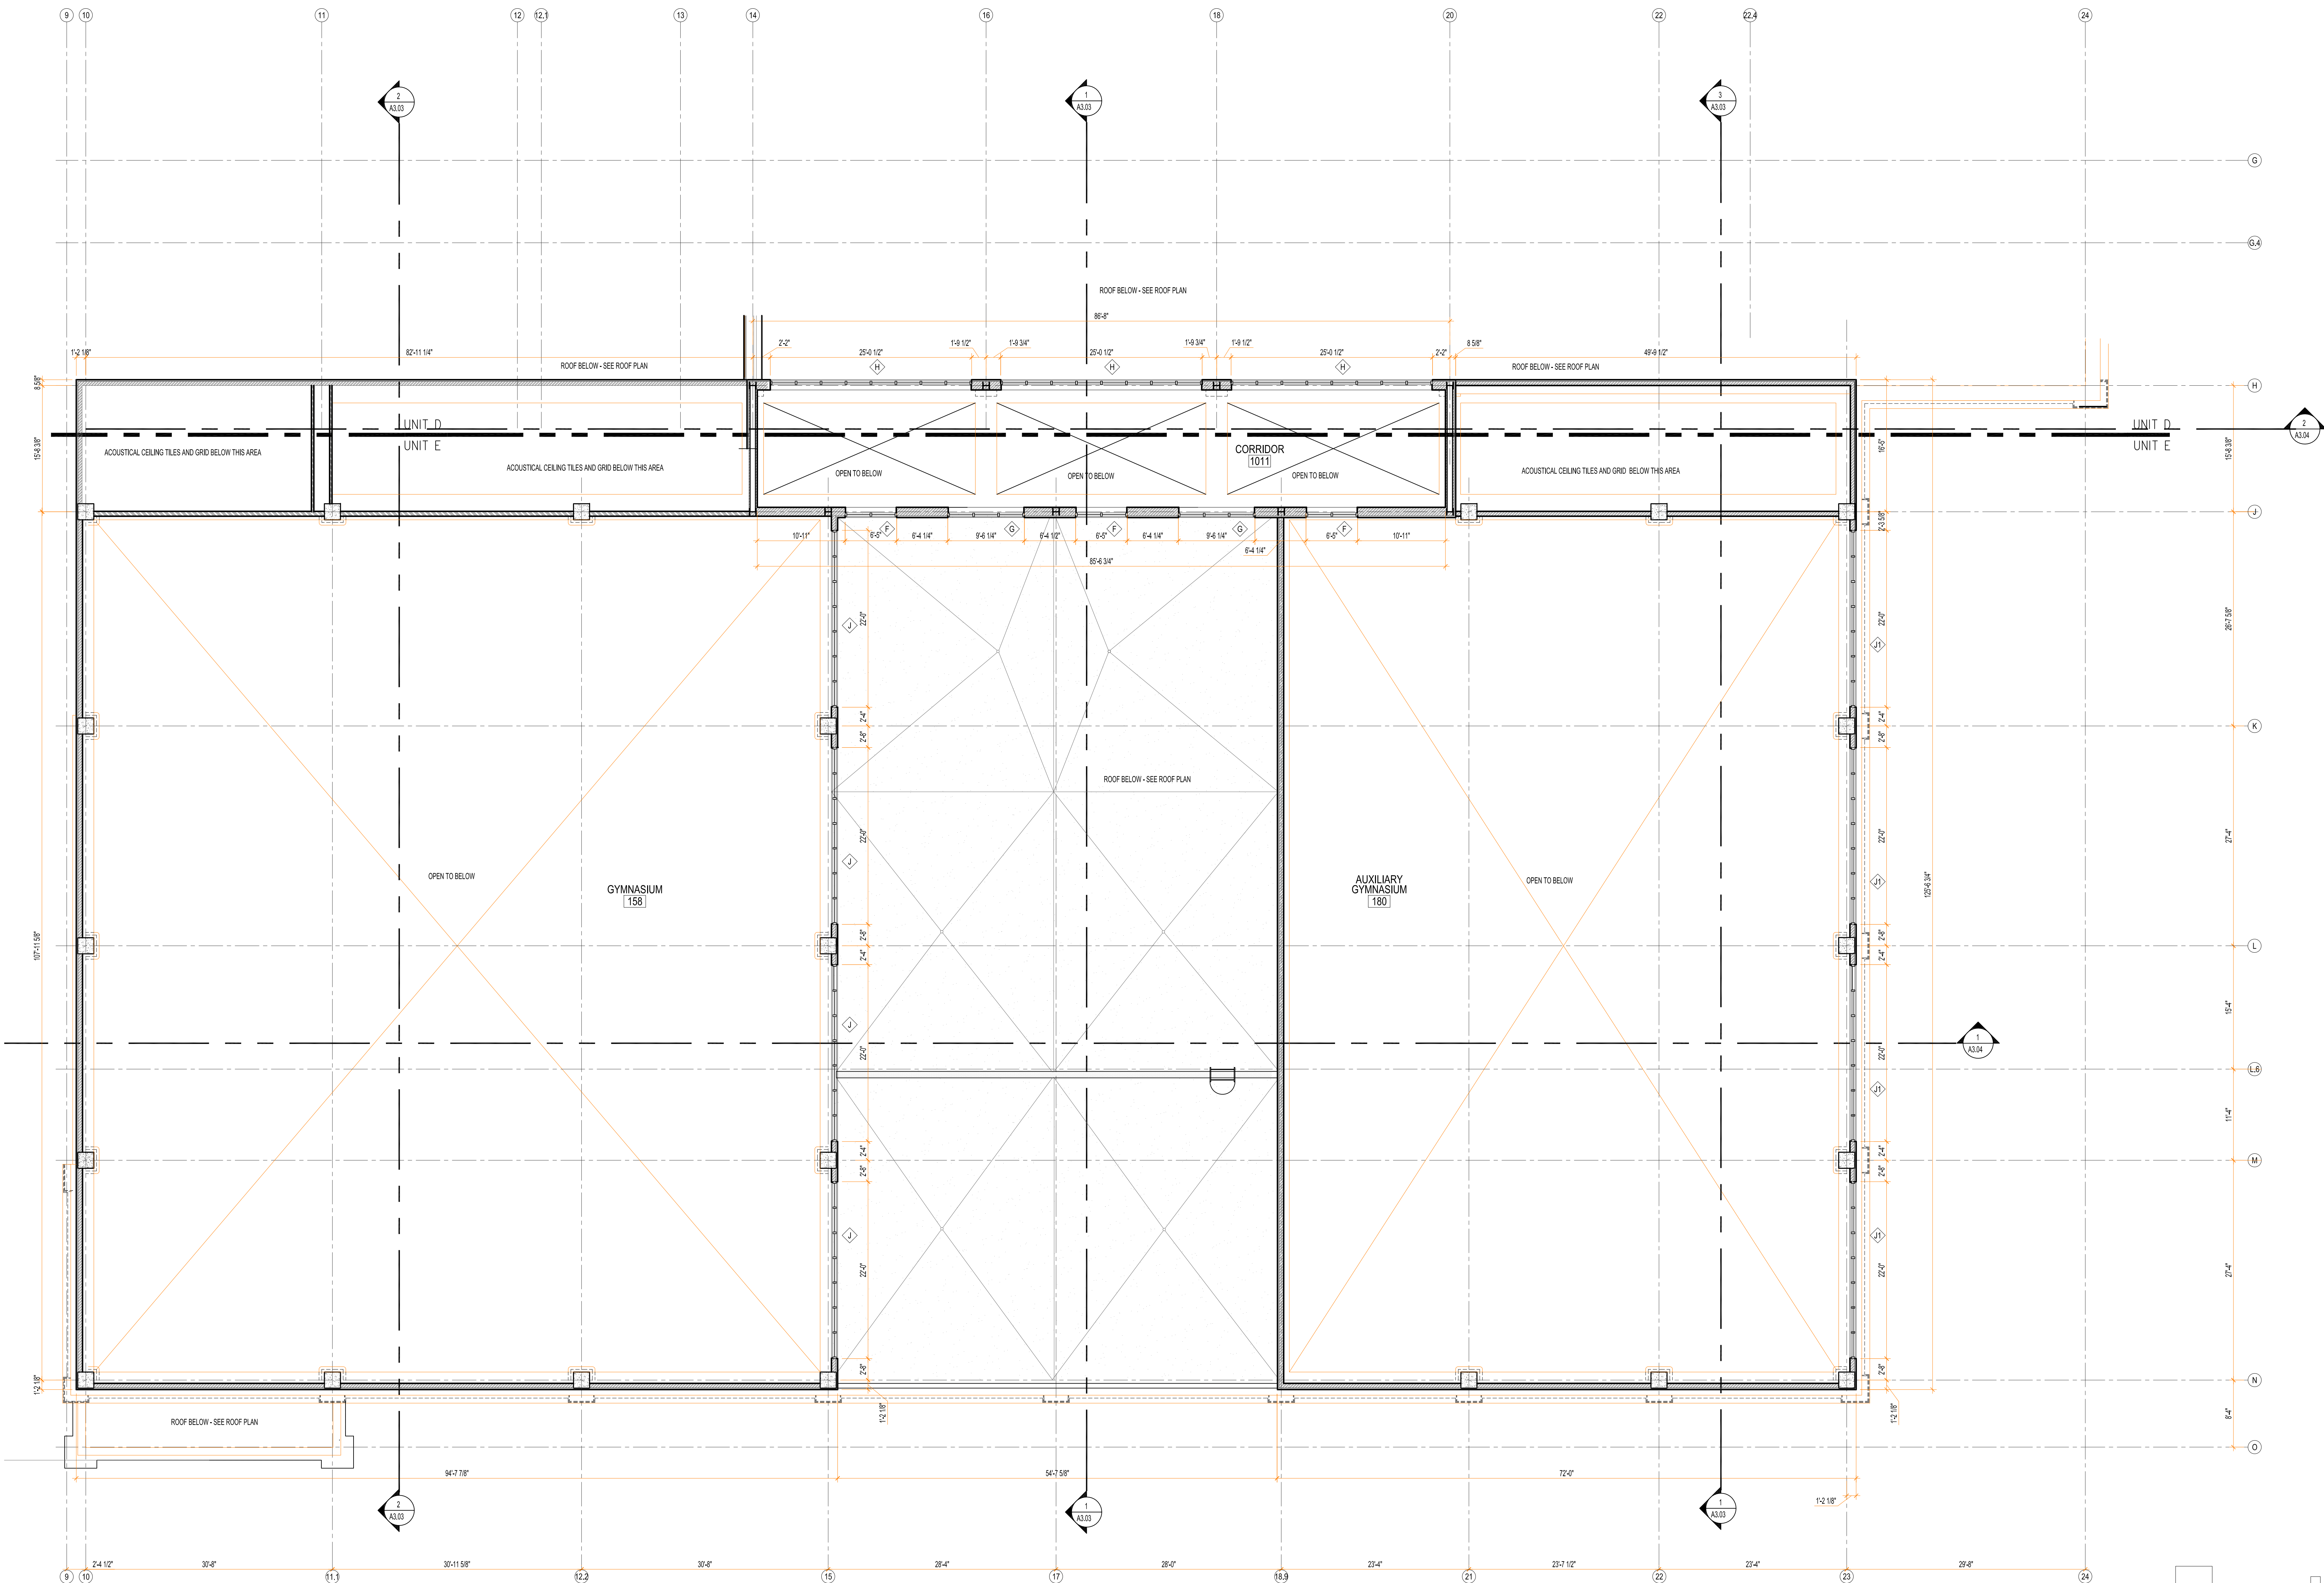

100% CONSTRUCTION DOCUMENTS

09013B

TITLE:  
CLERESTORY PLAN  
UNIT E

SHEET:

A1.13

1 CLERESTORY PLAN - UNIT E  
A1.13 1/8" = 1'-0"