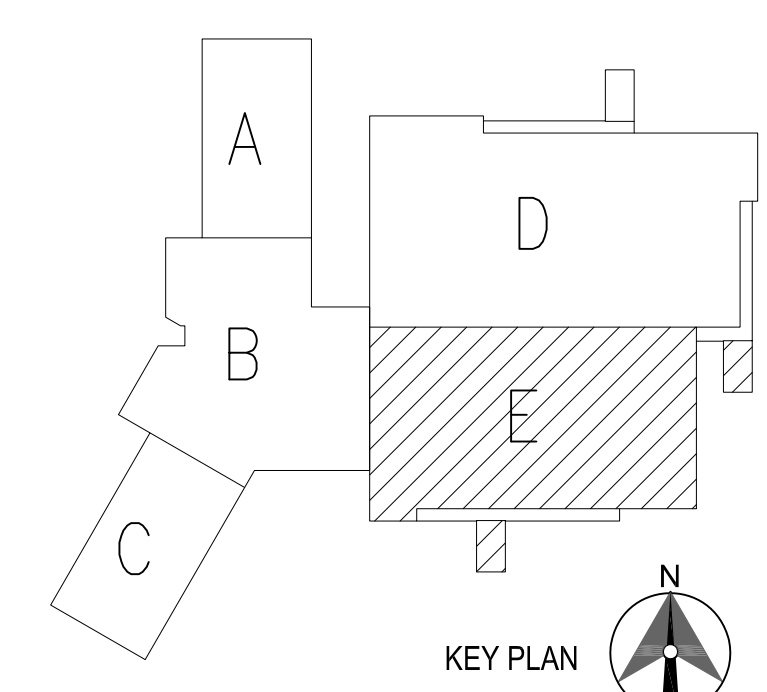

100% CONSTRUCTION DOCUMENTS

09013B

TITLE:  
CLERESTORY PLAN  
UNIT E

SHEET:

A1.13

1 CLERESTORY PLAN - UNIT E  
A1.13 1/8" = 1'-0"