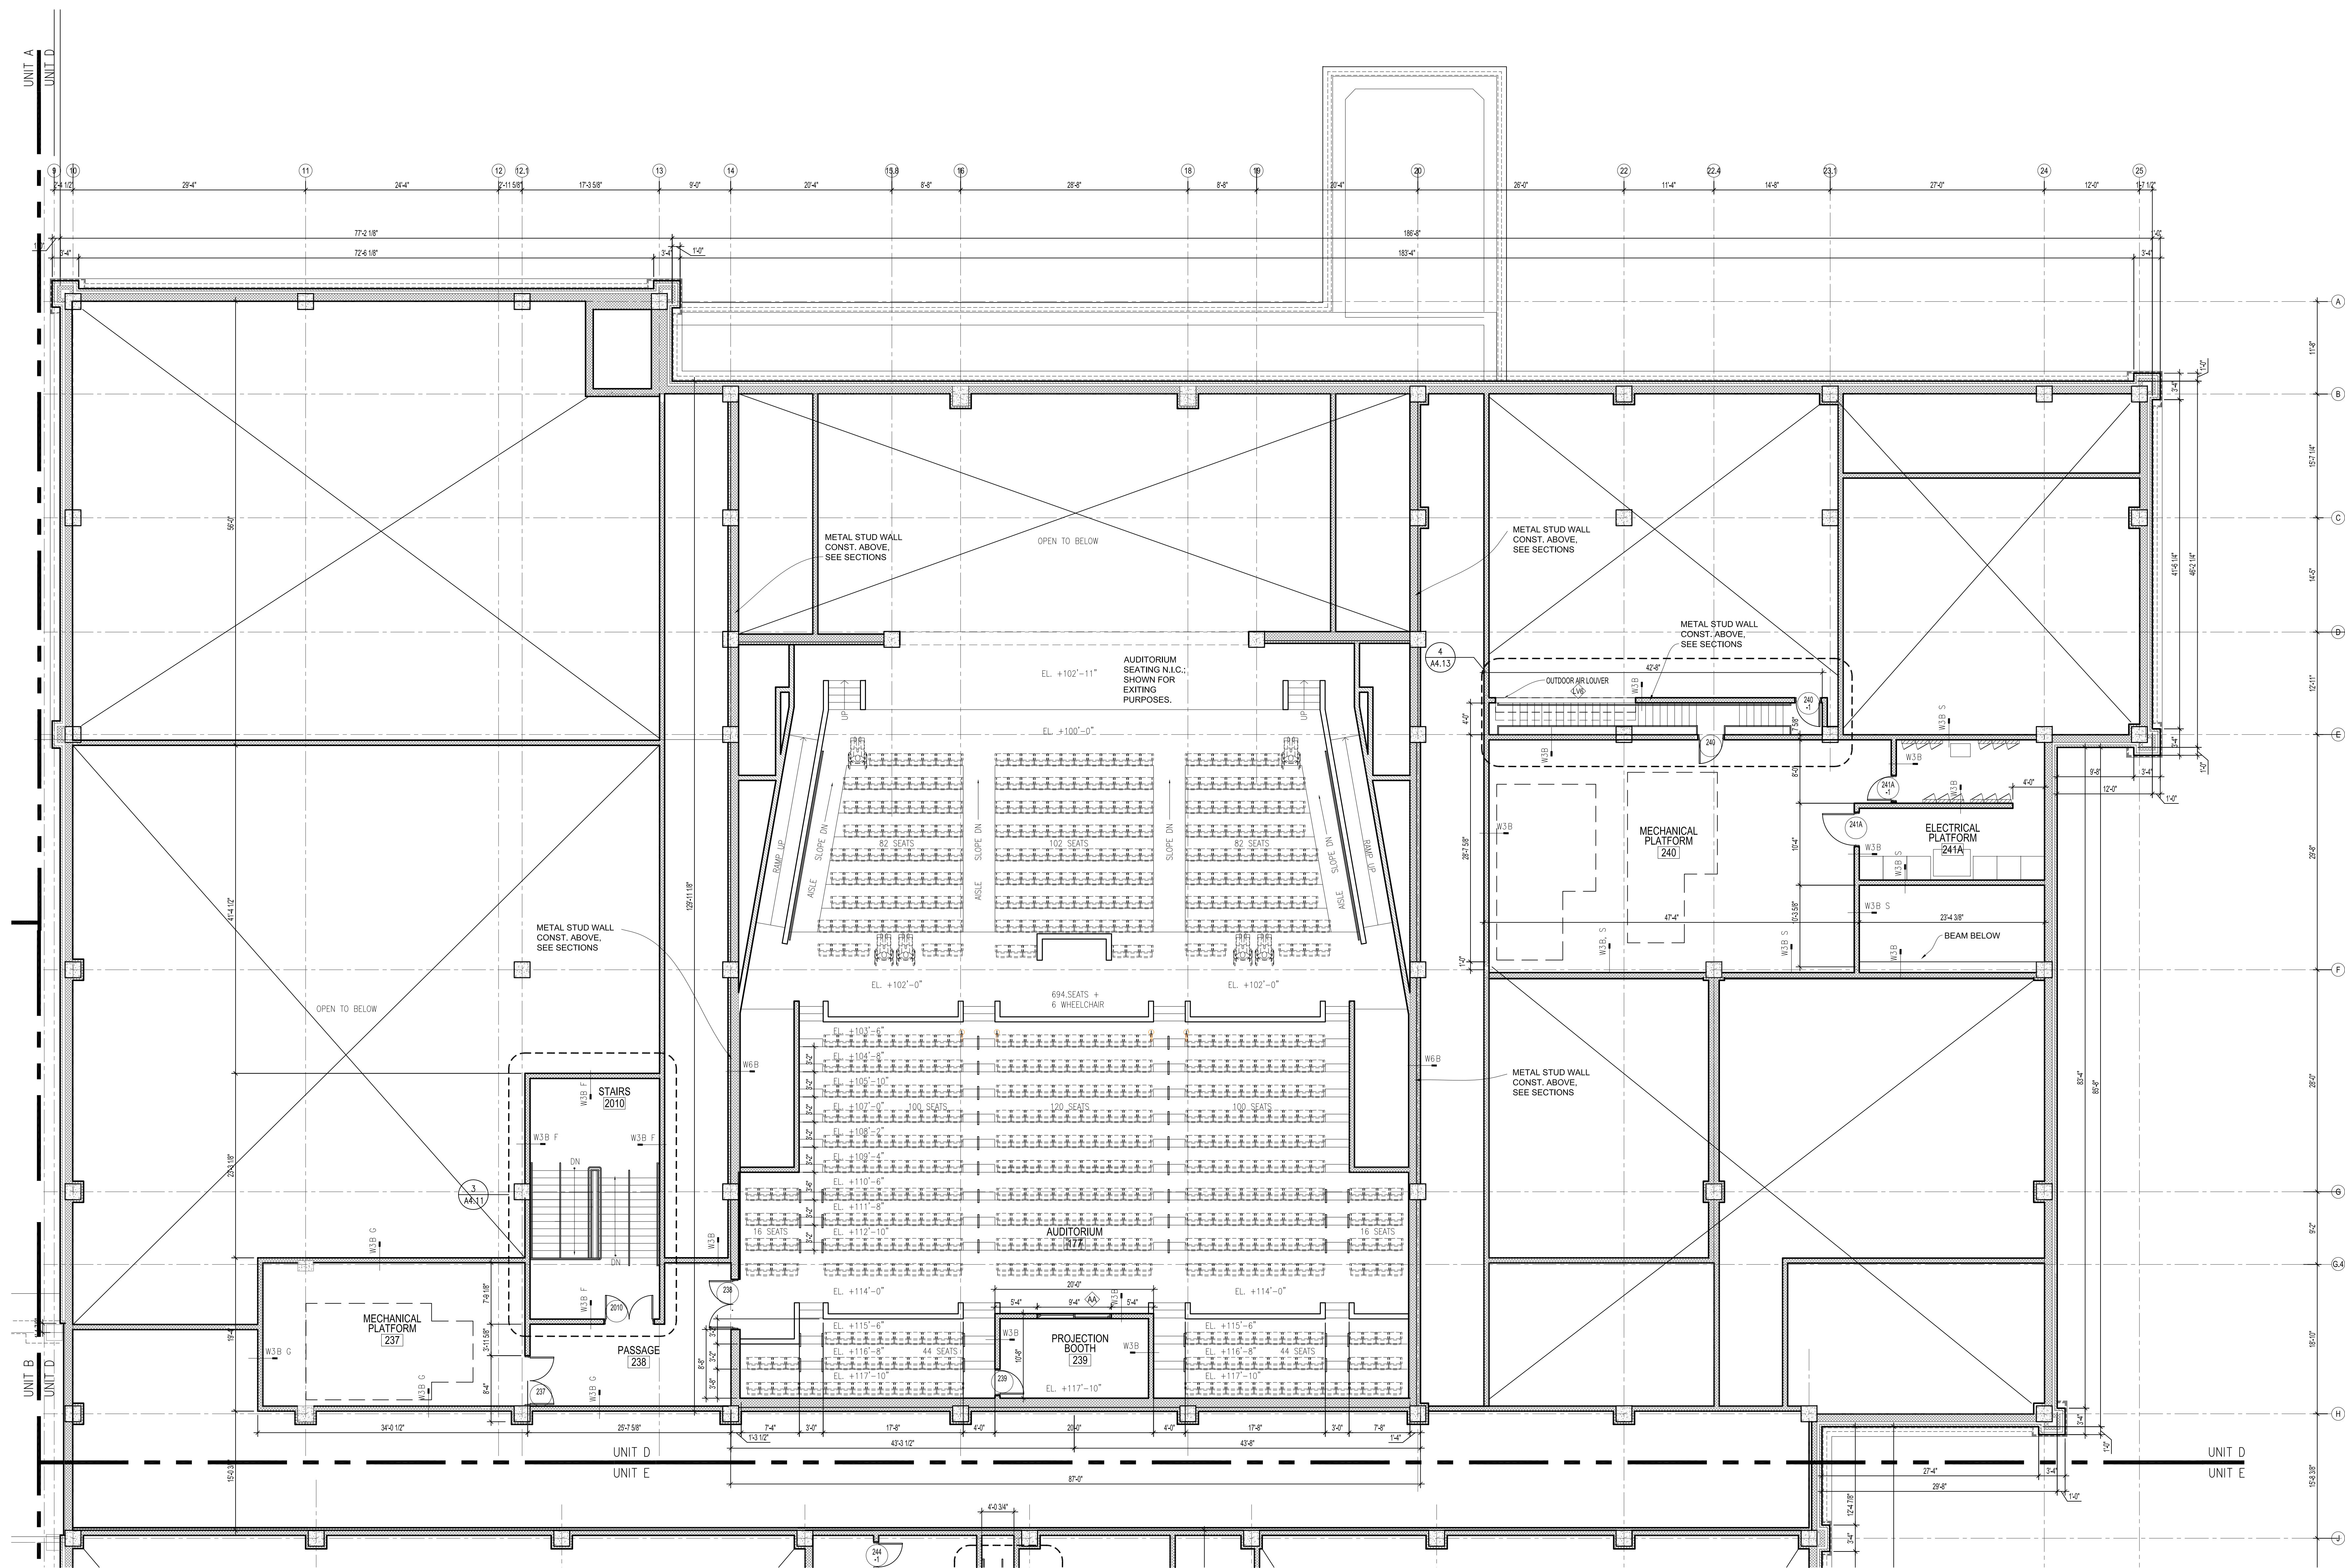

SOUTH PLAQUEMINES HIGH SCHOOL

PLAQUEMINES PARISH SCHOOL BOARD

BURAS, LOUISIANA 70041

34121 HIGHWAY 23

DATE ISSUED:	21 JUNE 2010
REVISED:	
REVISED:	
REVISED:	
REVISED:	
DRAWN BY:	RAB,UM
CHECKED BY:	CEV
PHASE:	

100% CONSTRUCTION DOCUMENTS

09013B

TITLE:
SECOND FLOOR PLAN
UNIT D

SHEET:

A1.11